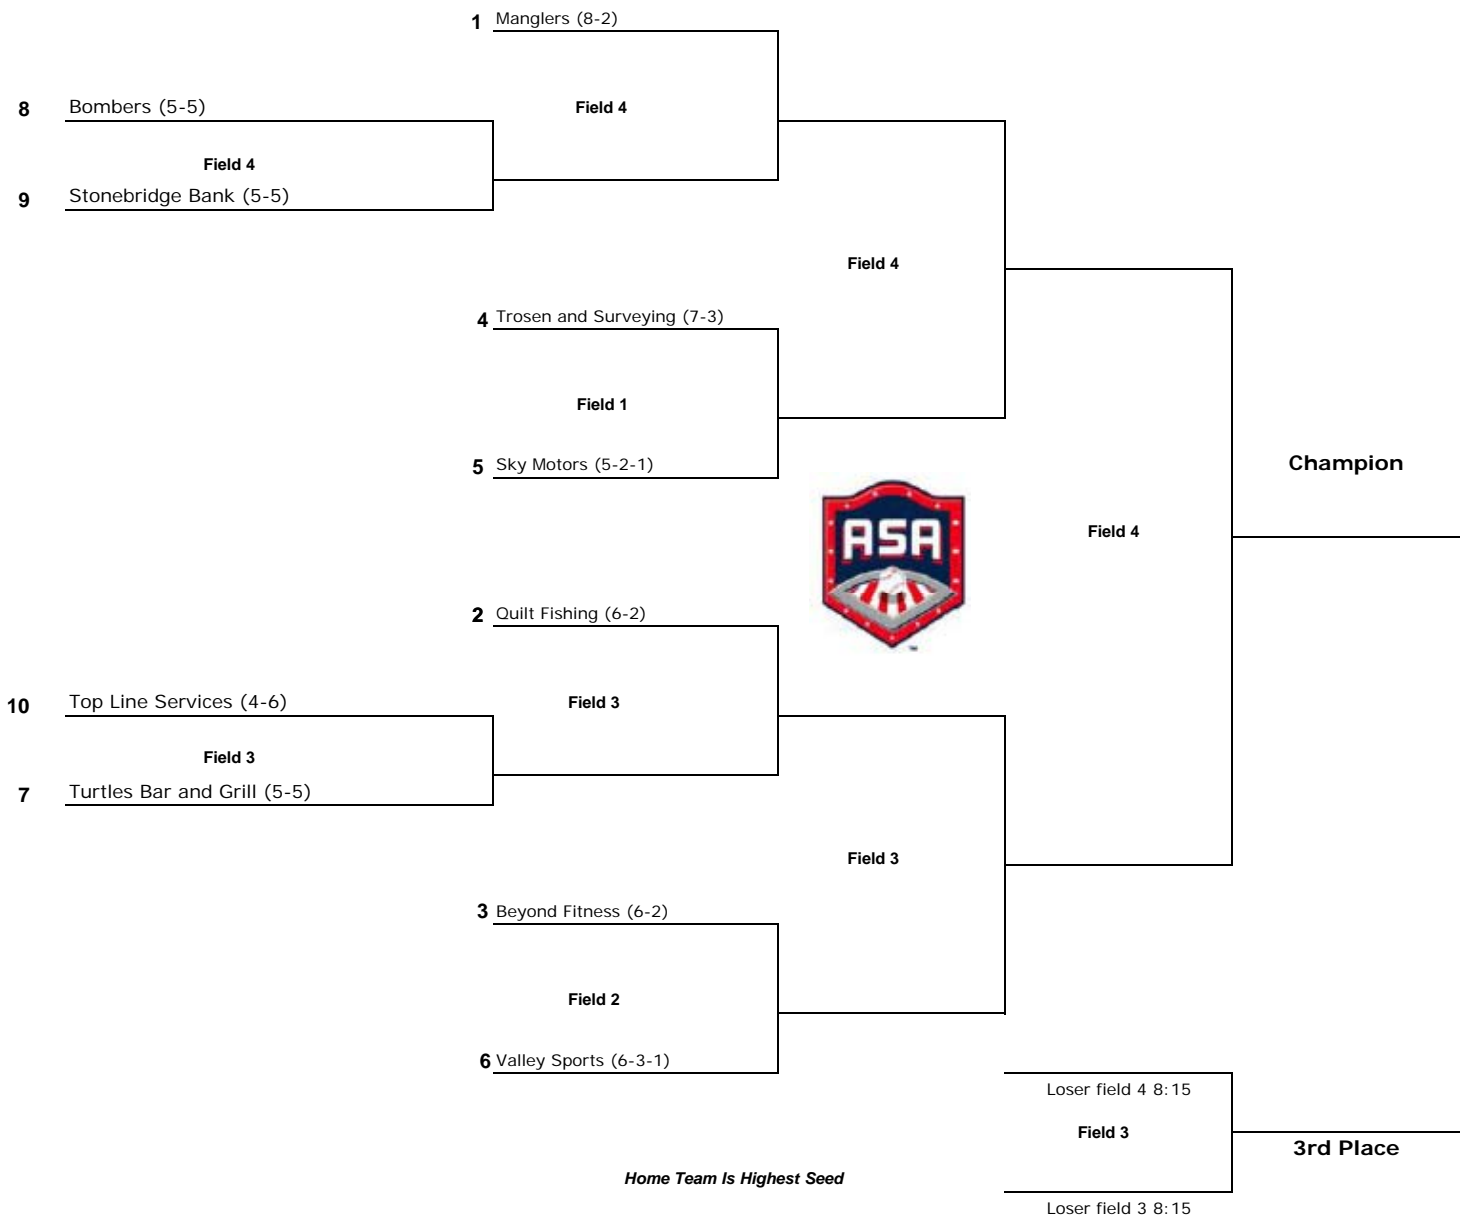

2016 Shakopee Fall League - Top 10 End of Year Tournament 09/28/16

6:15pm

7:15pm

8:15pm

9:15pm

Bottom 4 Tourney

7:15pm

8:15pm