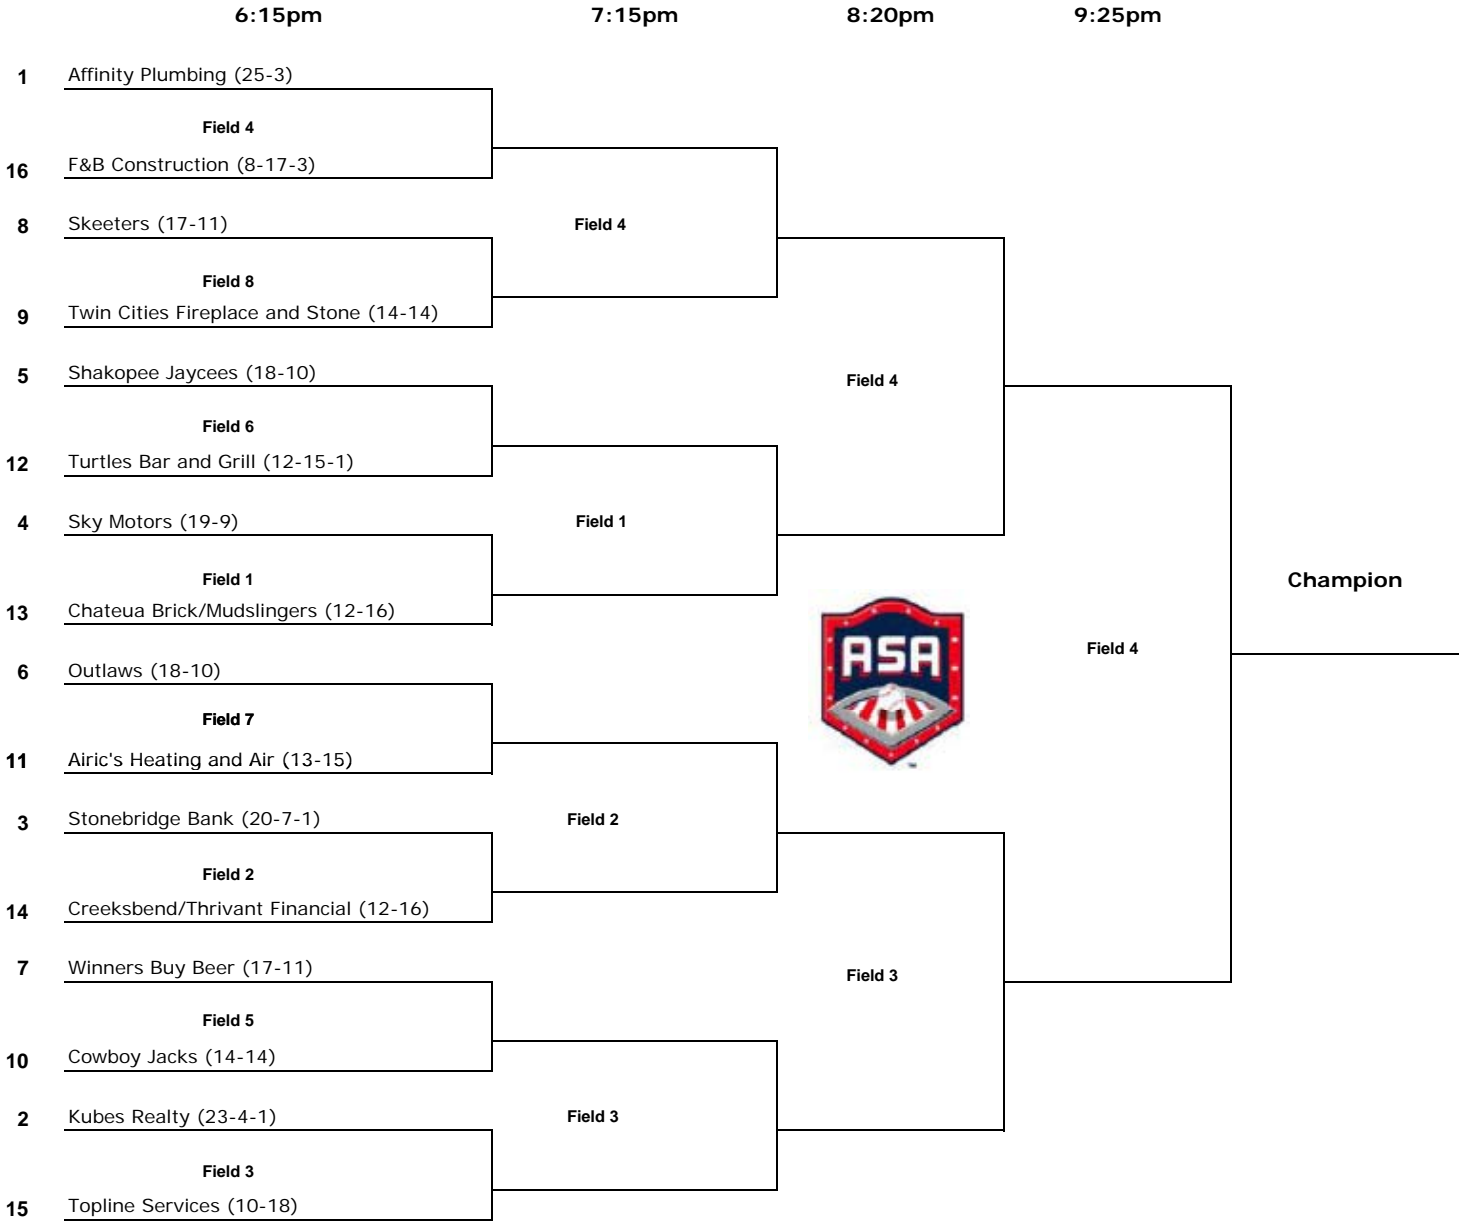

2016 Shakopee Wednesday Night League - Top 16 End of Year Tournament 08/10/2016

Winner's Bracket

Home Team Is Highest Seed

Consolation Bracket

7:15pm

8:20pm

9:25pm

Home Team Is Highest Seed

Tiebreaker Rules

- 1.Head to Head record
- 2.Head to Head Score differential
- 3.Common opponent record