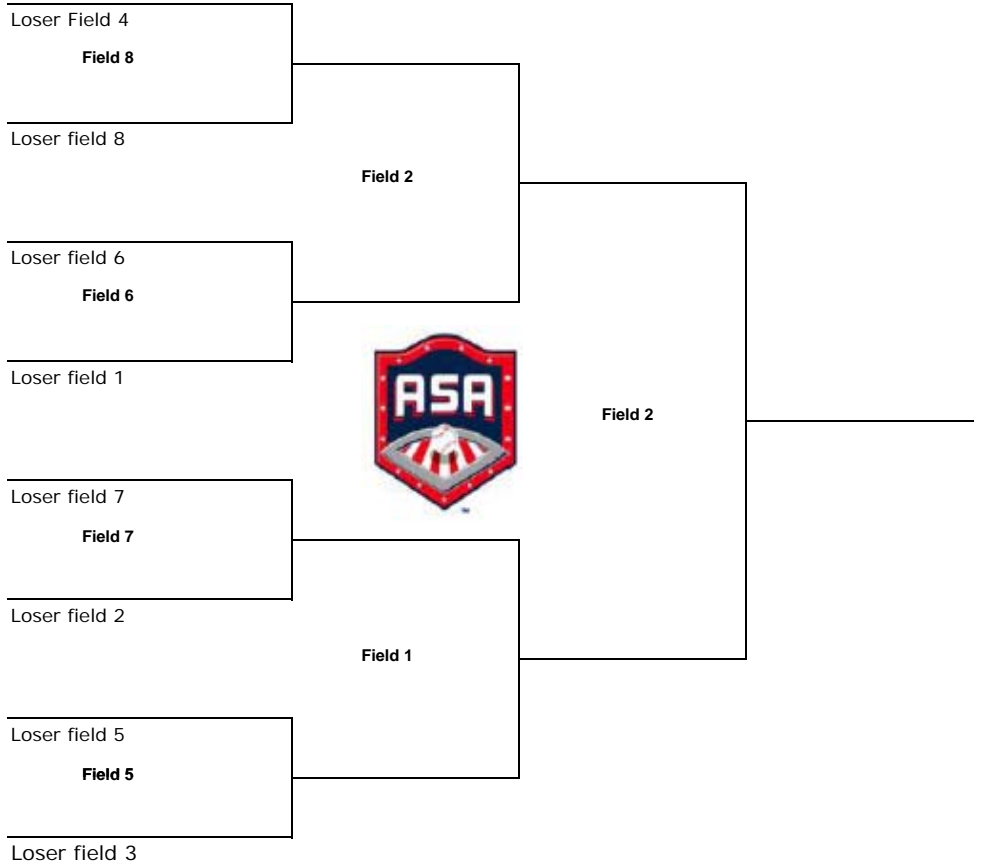

2016 Shakopee Wednesday Night League - Top 16 End of Year Tournament 08/10/2016

Winner's Bracket

Home Team Is Highest Seed

Consolation Bracket

7:15pm

8:20pm

9:25pm

Home Team Is Highest Seed

Tiebreaker Rules

- 1.Head to Head record
- 2.Head to Head Score differential
- 3.Common opponent record